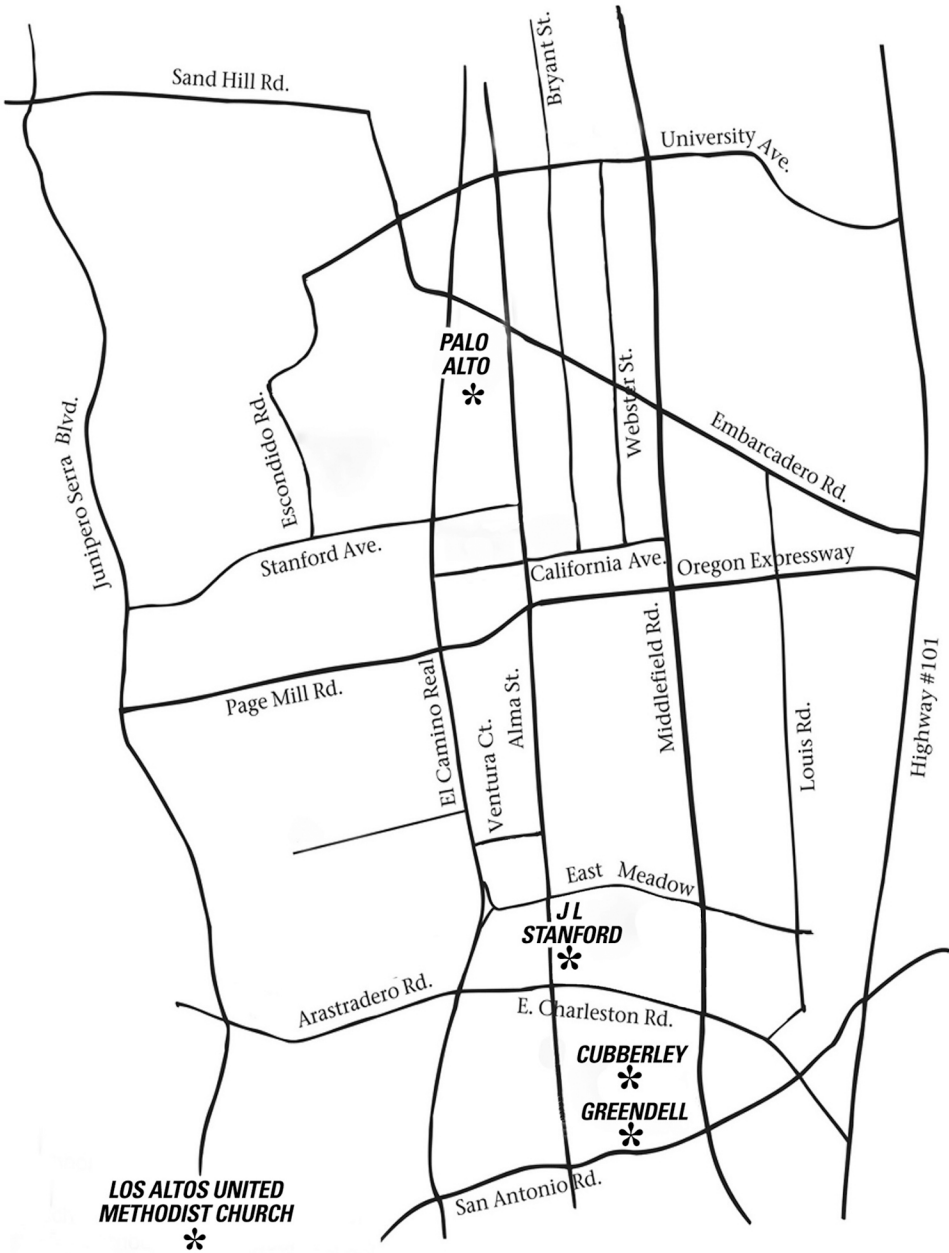

# PALO ALTO ADULT SCHOOL LOCATIONS

## Easy-to-Find CLASS LOCATIONS

### **CUBBERLEY**

Cubberley Community Center  
4000 Middlefield Road, Palo Alto

### **GREENDELL**

Greendell School  
4120 Middlefield Road, Palo Alto