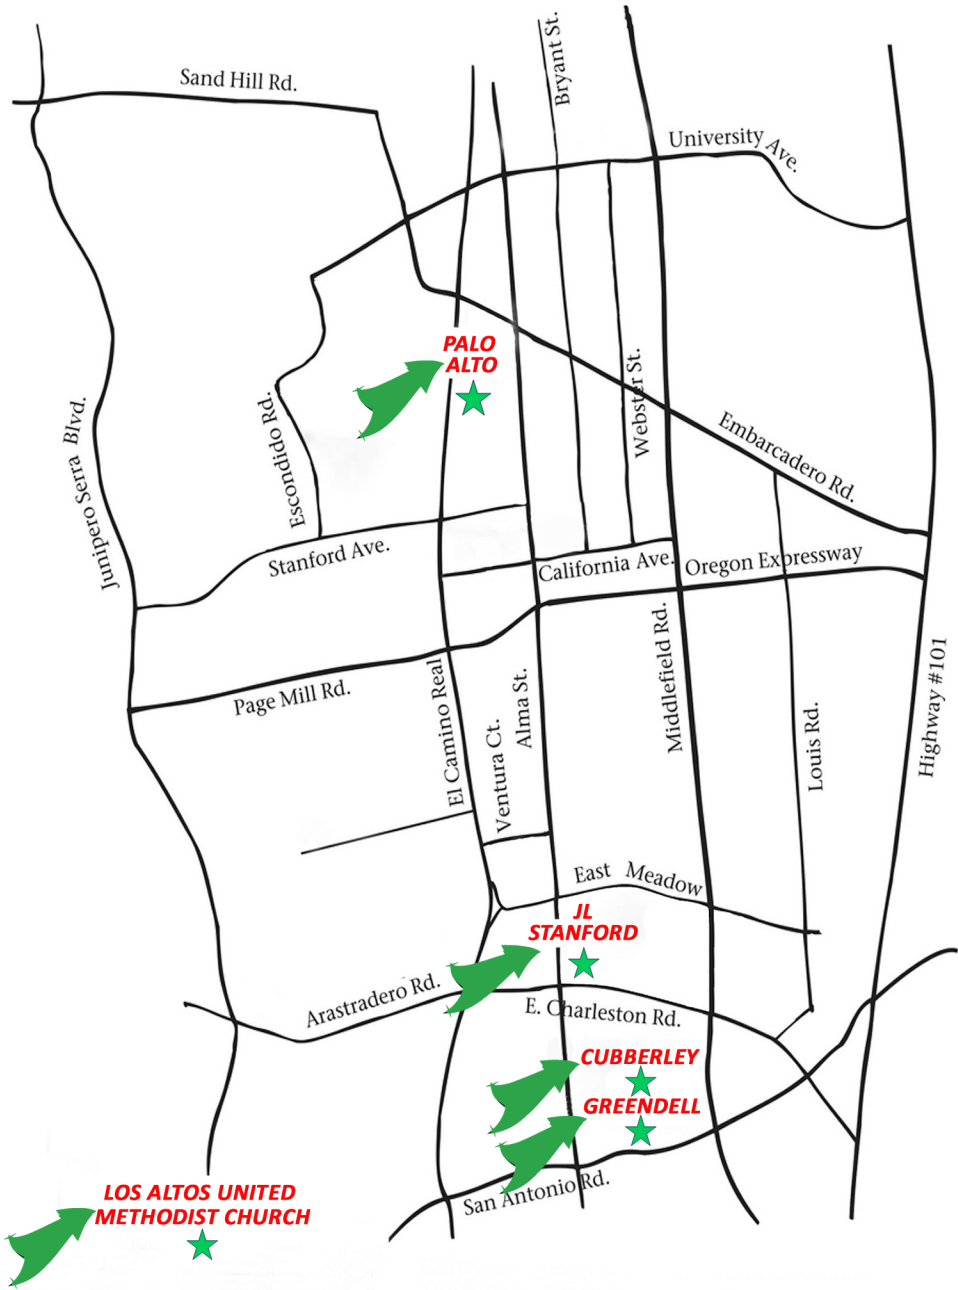

# PALO ALTO ADULT SCHOOL LOCATIONS

## Easy-to-Find CLASS LOCATIONS

### **CUBBERLEY**

Cubberley Community Center  
4000 Middlefield Road, Palo Alto

### **GREENDELL**

Greendell School  
4120 Middlefield Road, Palo Alto